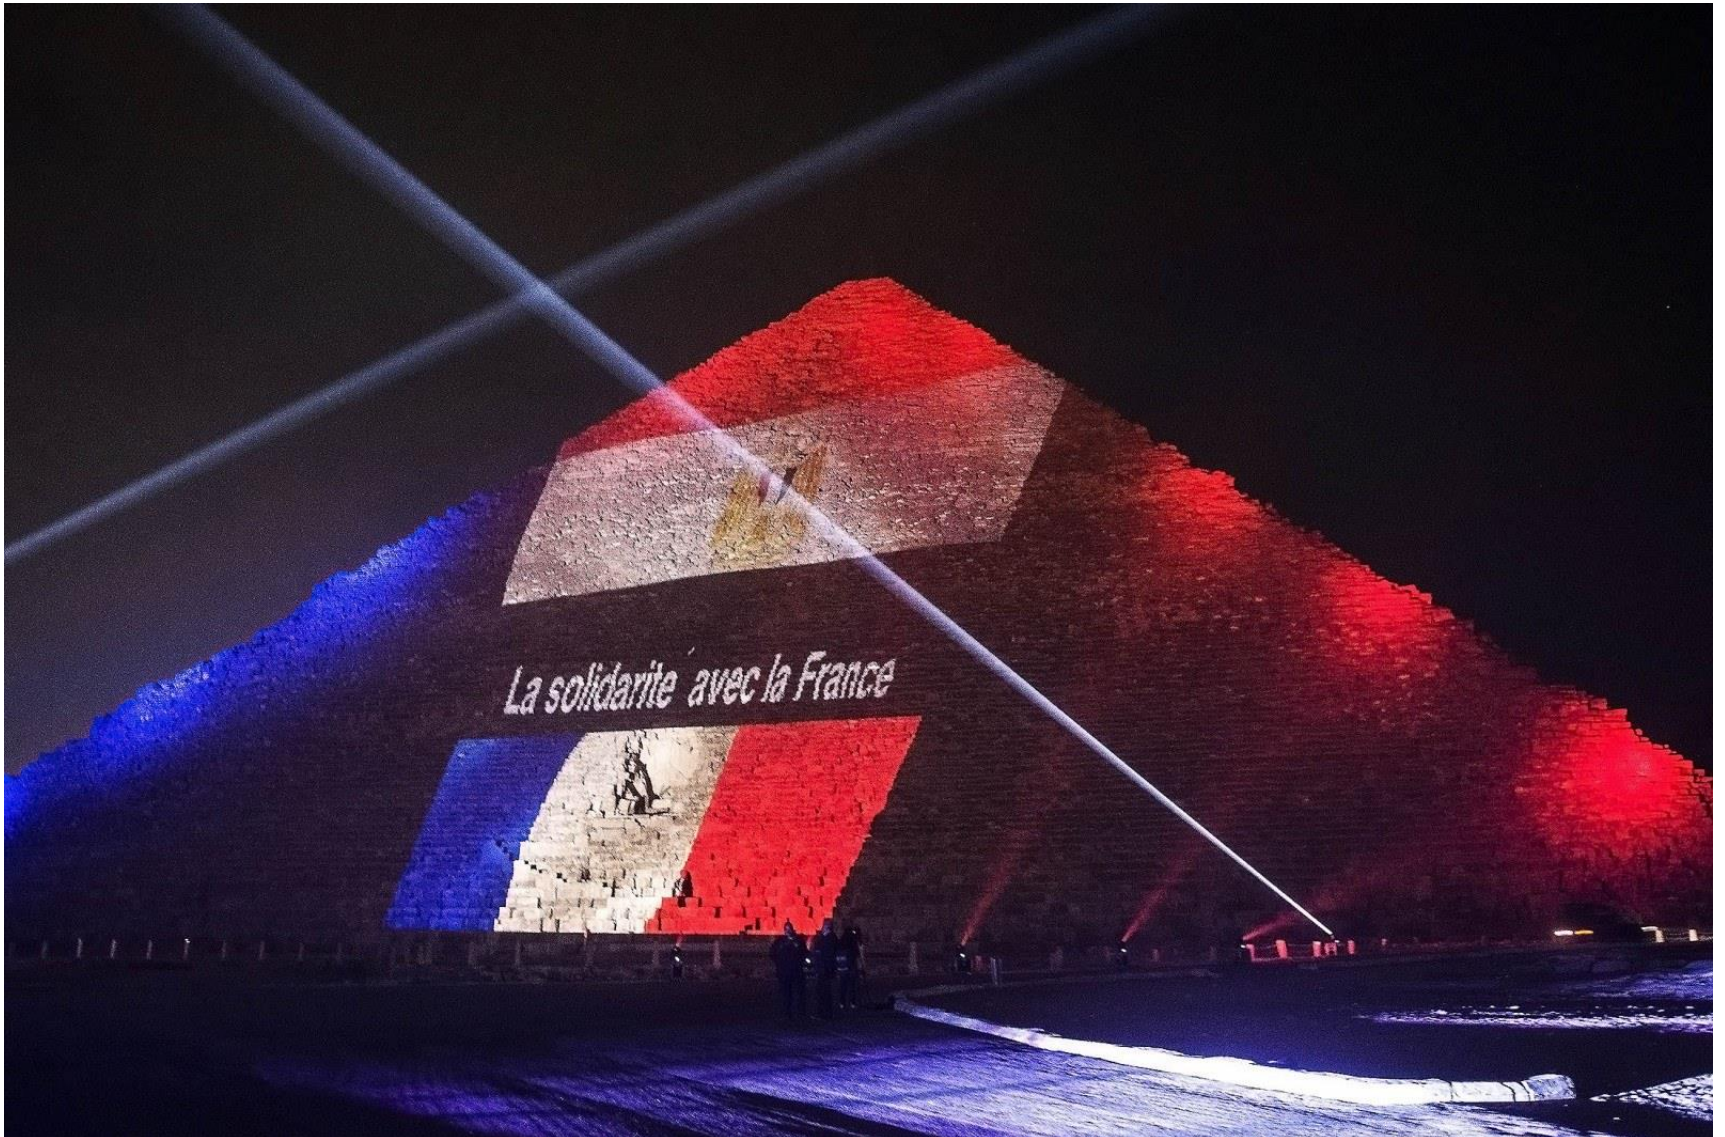

Bleu - Blanc - Rouge dans le monde...

Opéra de Sydney

Le One World Trade Center à New-York

La Porte de Brandebourg à Berlin

Mairie de San Francisco

CN Tower à Toronto

L'Ange de l'Indépendance à Mexico

Le Sénat Mexicain

La Sky Tower d'Auckland en Nouvelle Zélande

Les murs de la vieille ville de Jérusalem

Une pyramide Egyptienne

The background of the image is a night photograph of the Eiffel Tower in Paris, France. The tower is illuminated with warm yellow lights. In the foreground, there are several light trails from a long-exposure photograph, showing a path that loops around the tower and extends towards the bottom left. The sky is dark with some clouds. The overall scene is romantic and iconic.