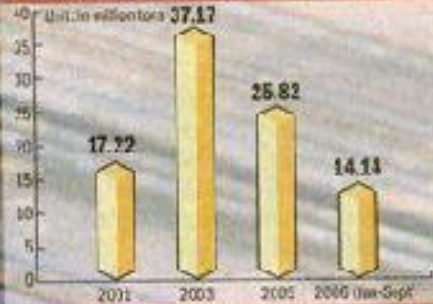

China's imports of steel products

China's exports of steel products