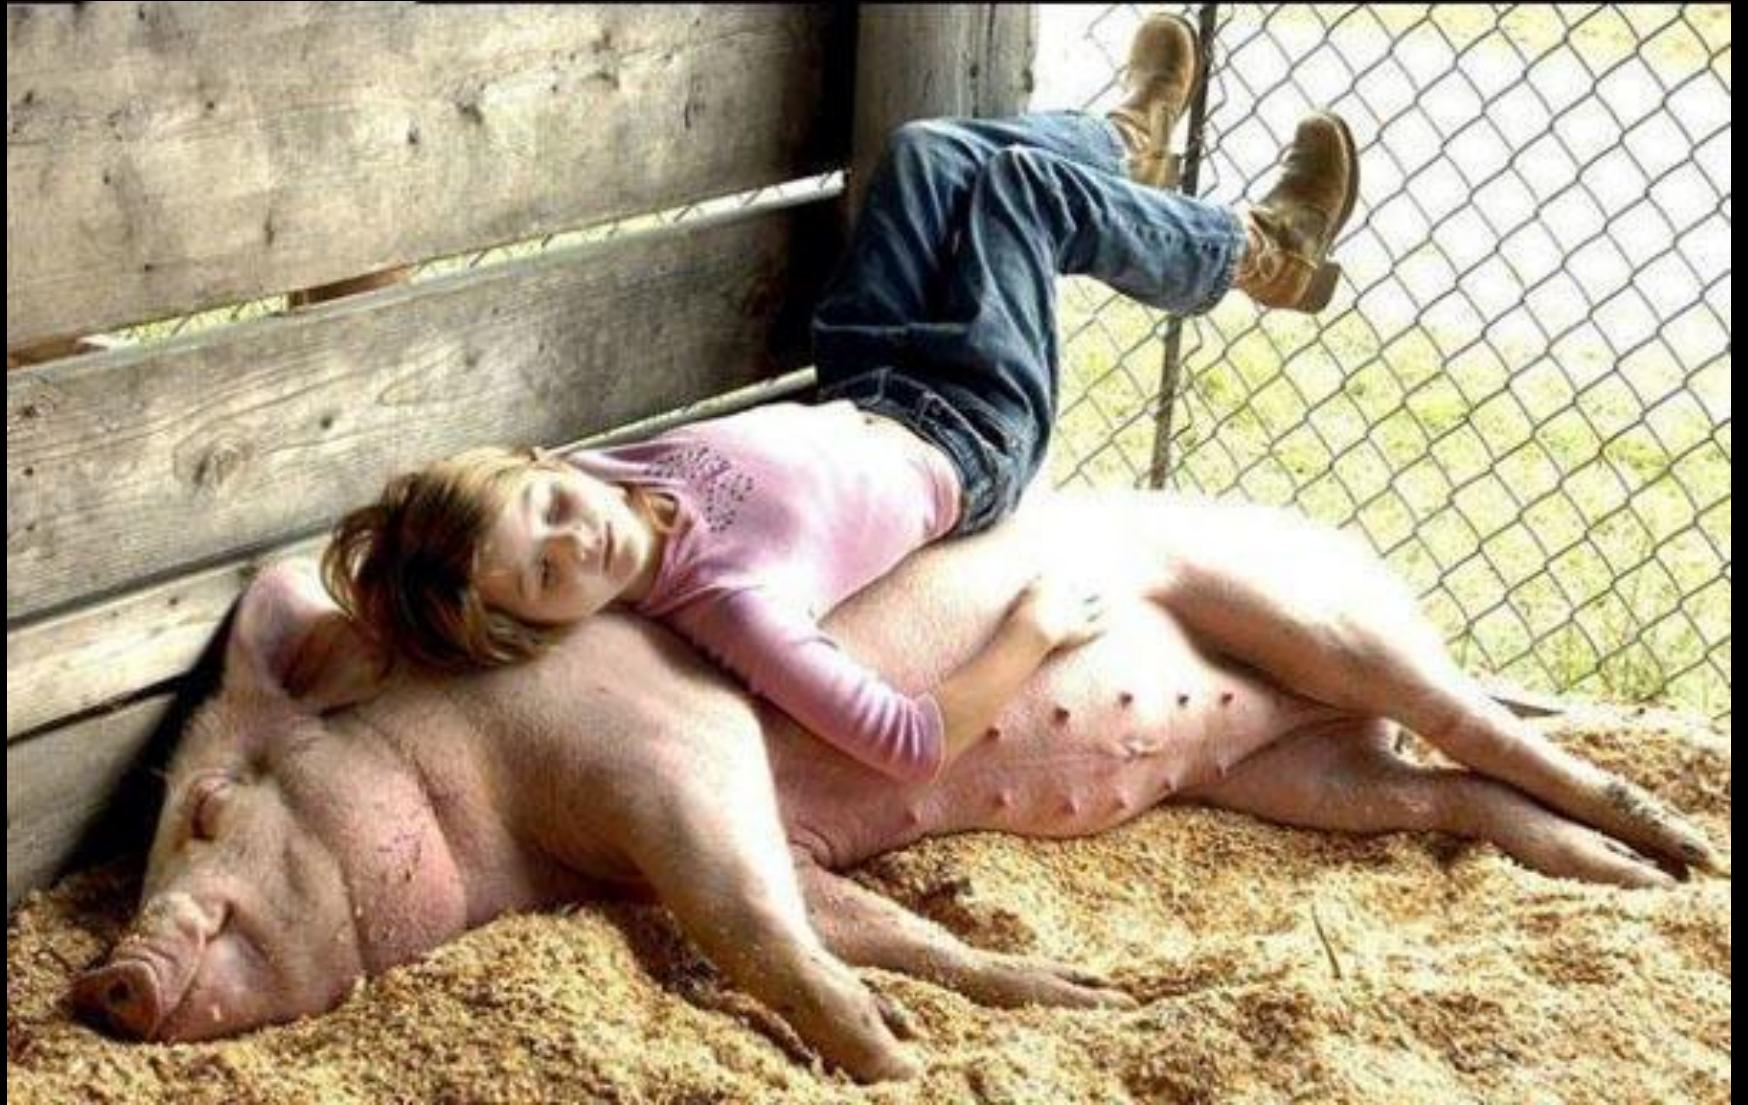

L'animal et l'homme

YAHOO! TECH

TECH MADE EASY

A fluffy, light-colored dog, possibly a Yorkshire Terrier, is looking up at a person's hand holding a shoe. The dog's fur is long and shaggy, and its eyes are wide and focused on the shoe. The person's hand is wearing a dark, ribbed sleeve. The background is plain white.