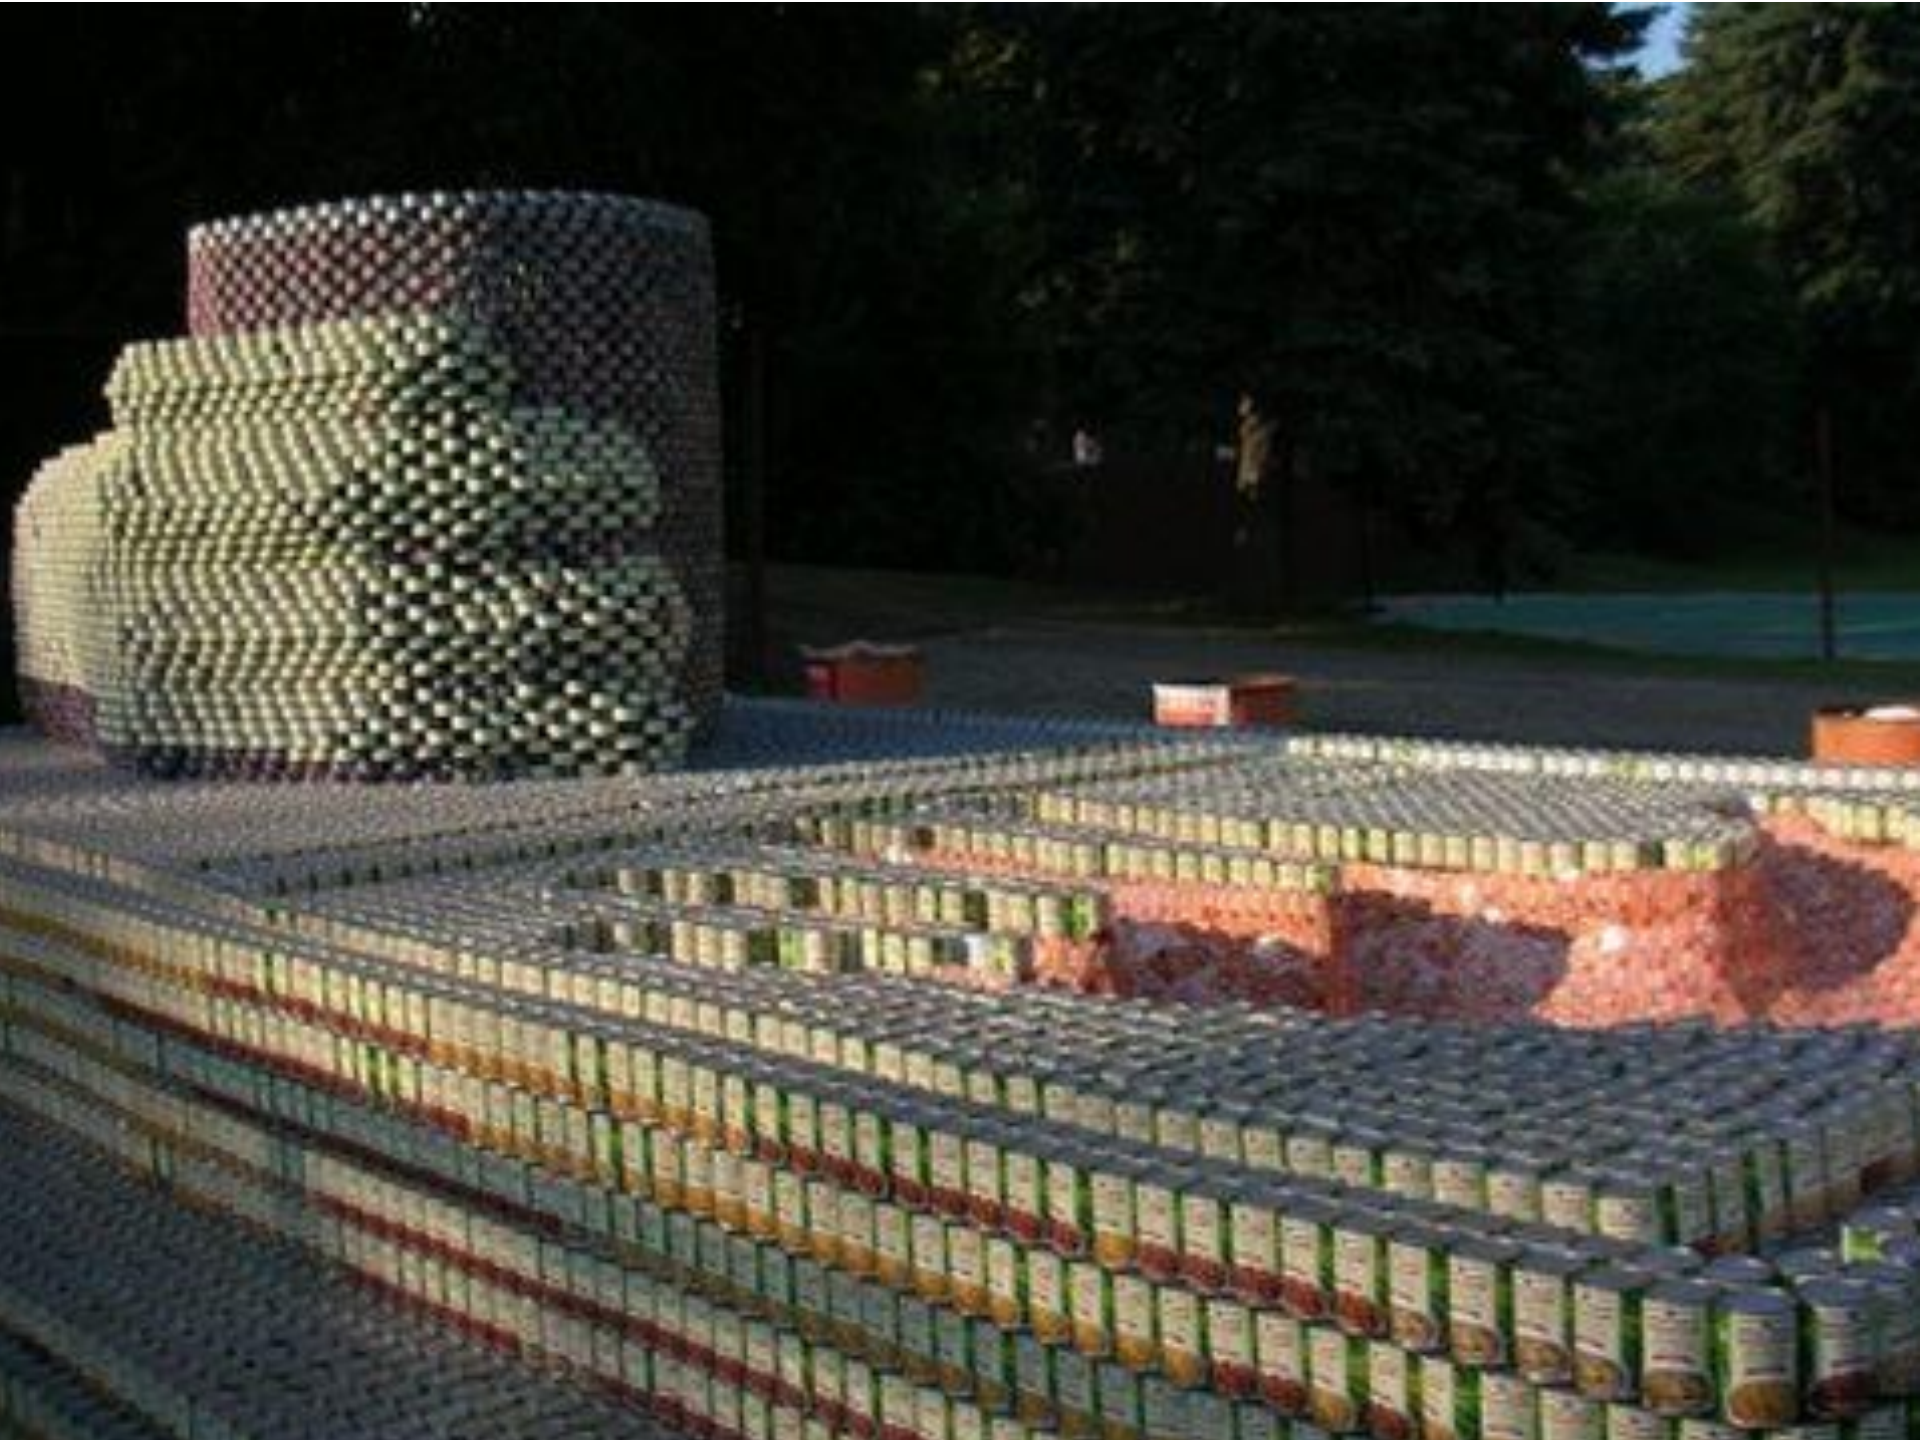

MENU

Les boites de conserve

ART GALLERY

THE MUSEUM OF MODERN ART

MENTAL HUNGER

Informational sign with text and a blue ribbon graphic.

10A1001071

images du net