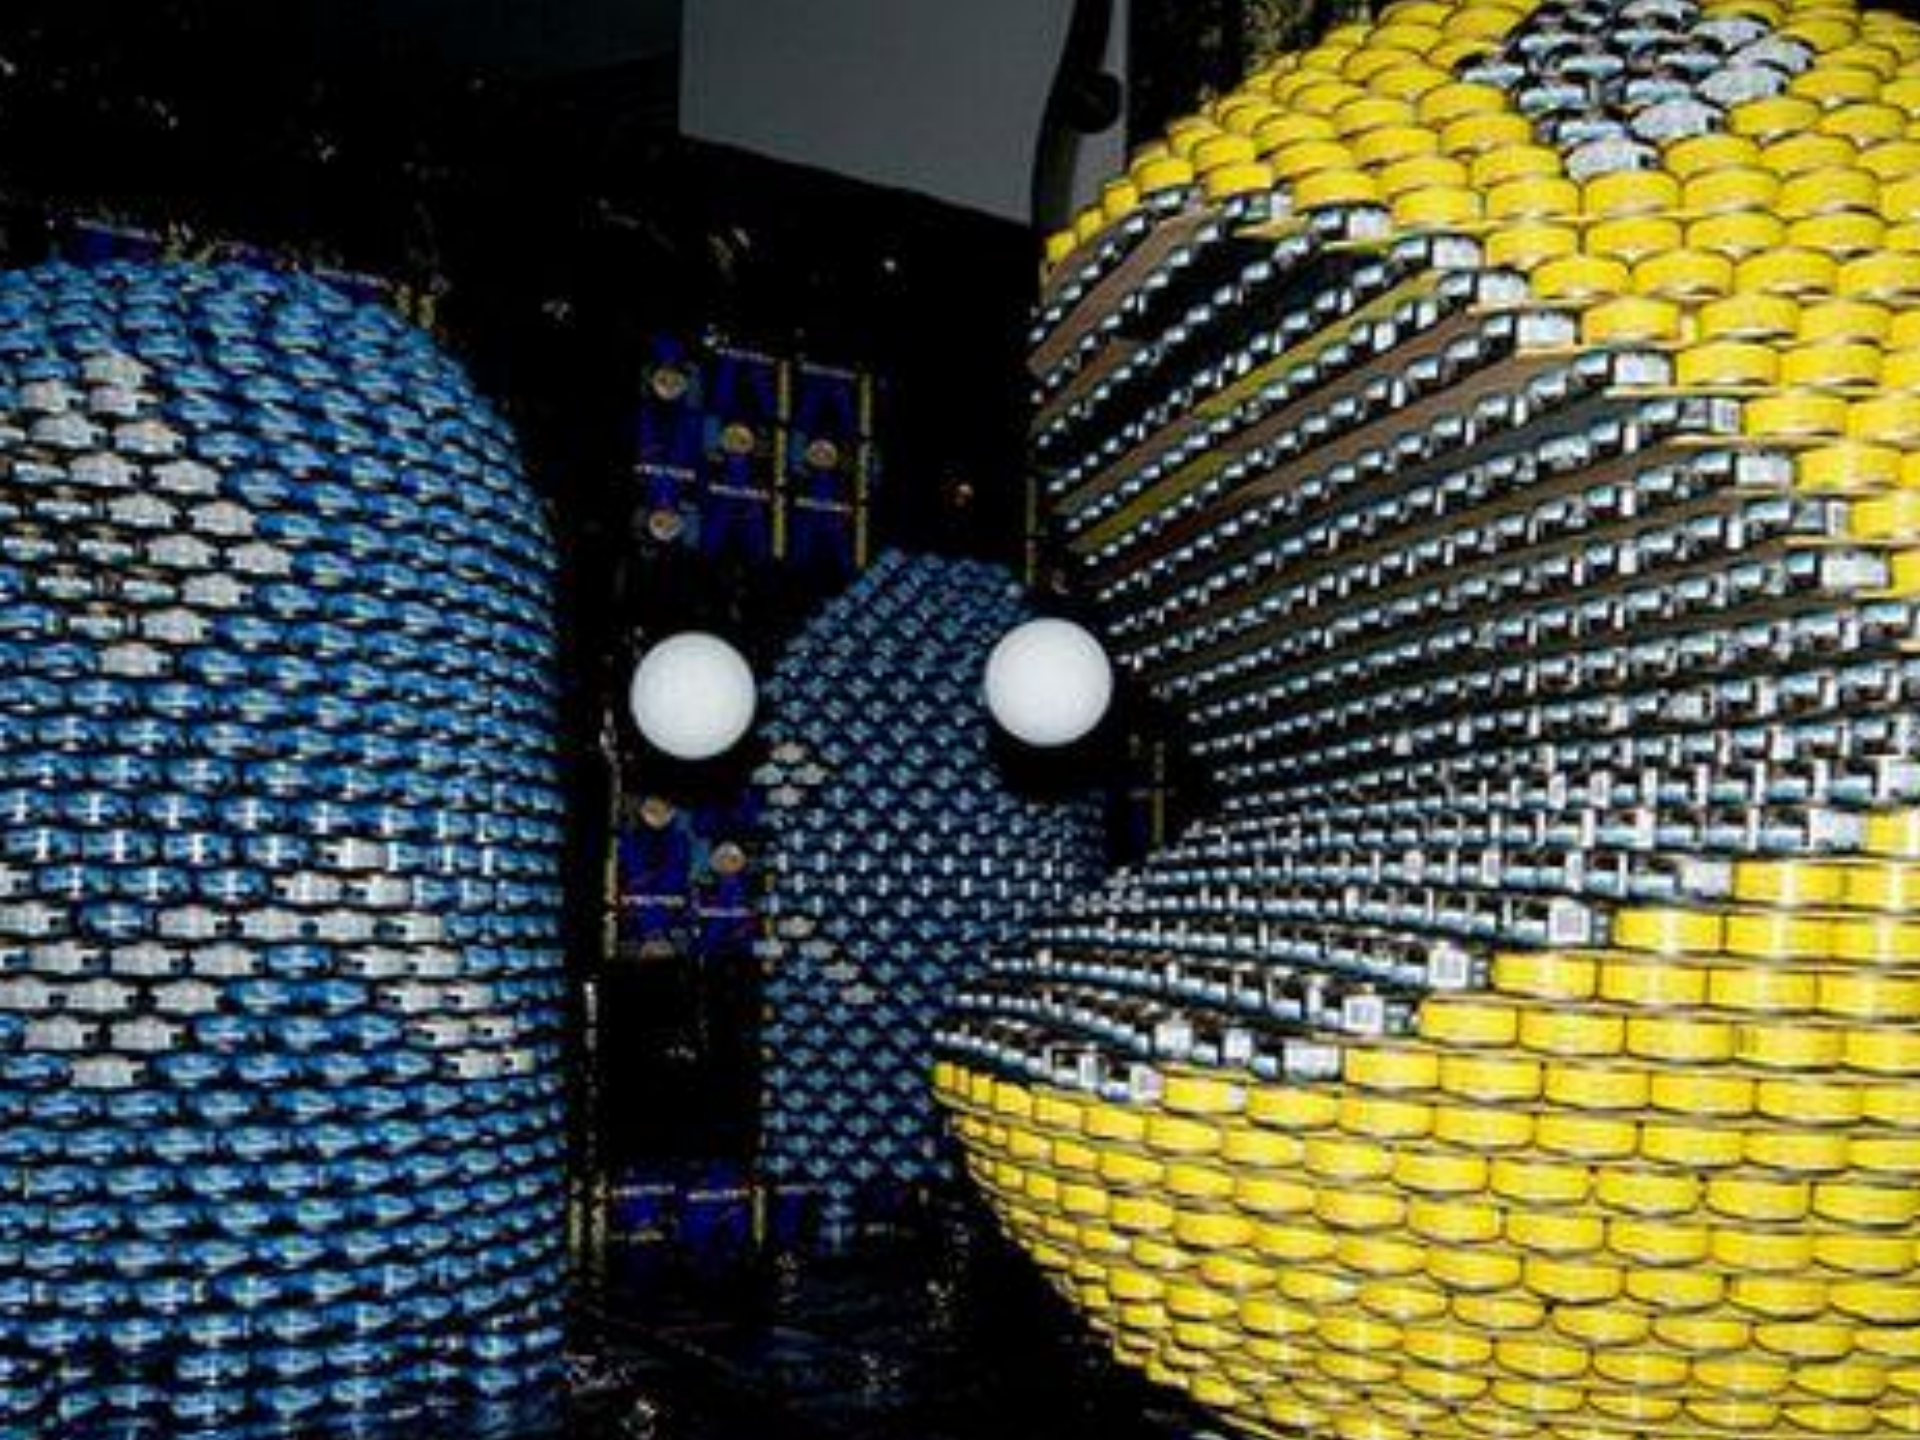

MENU

Les boites de conserve

ART GALLERY

THE MUSEUM OF MODERN ART

MENTAL HUNGER

Informational sign with text and a blue ribbon graphic.

10A1001071

images du net