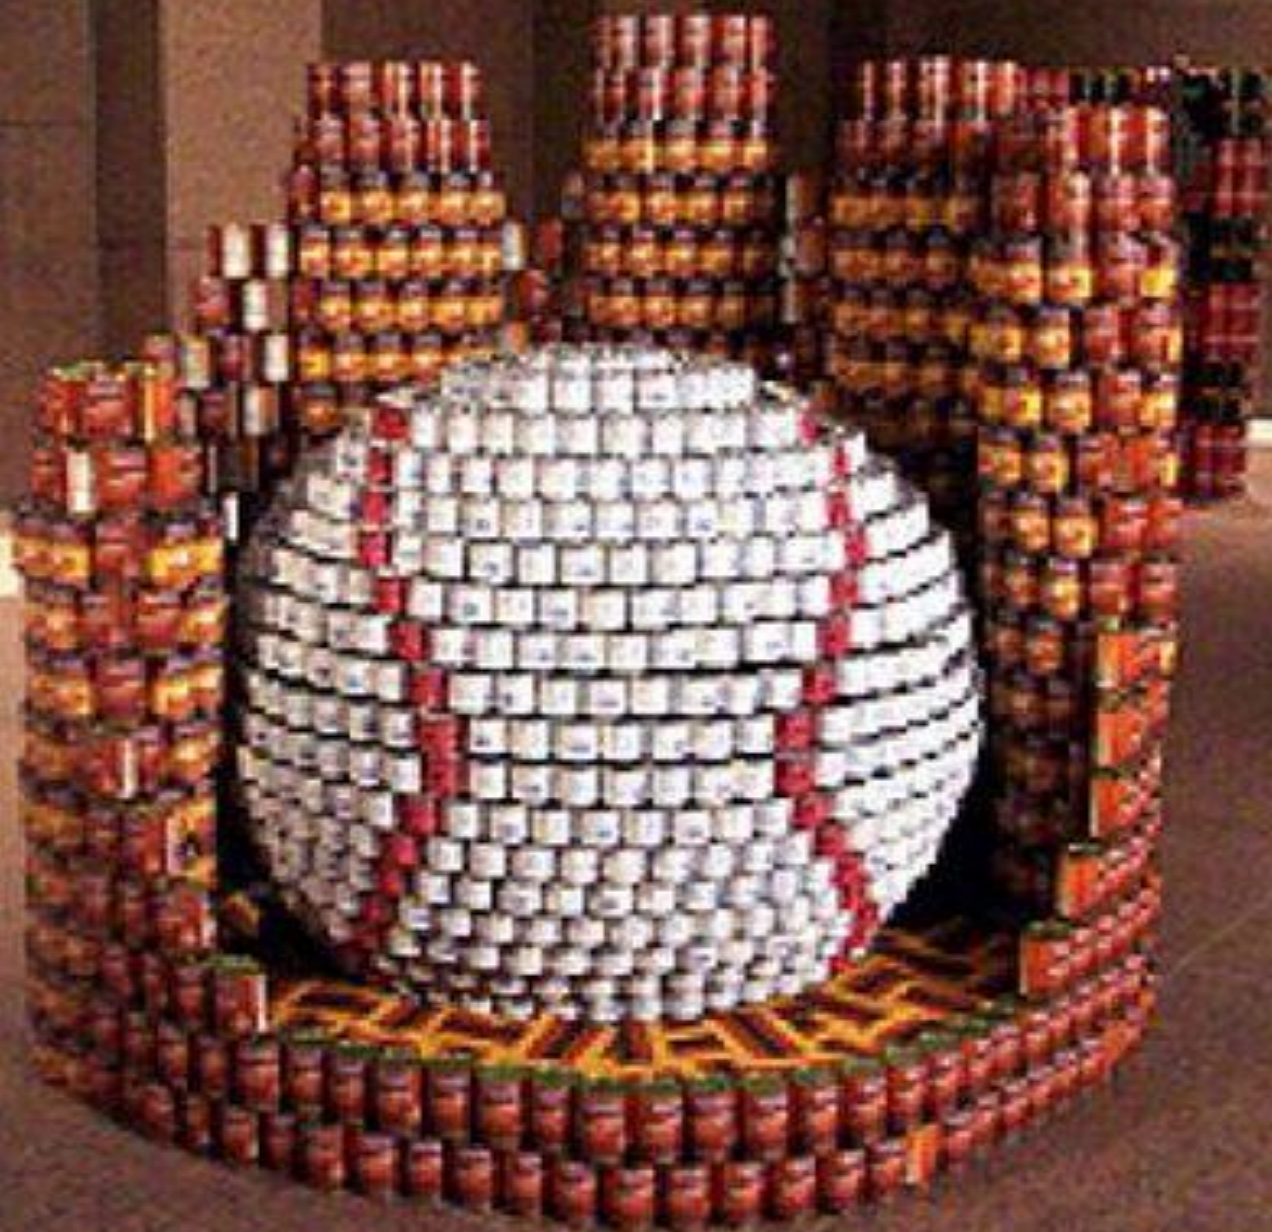

MENU

Les boites de conserve

ART GALLERY

THE MUSEUM OF MODERN ART

MENTAL HUNGER

Informational sign with text and a blue ribbon graphic.

10A1001071

images du net