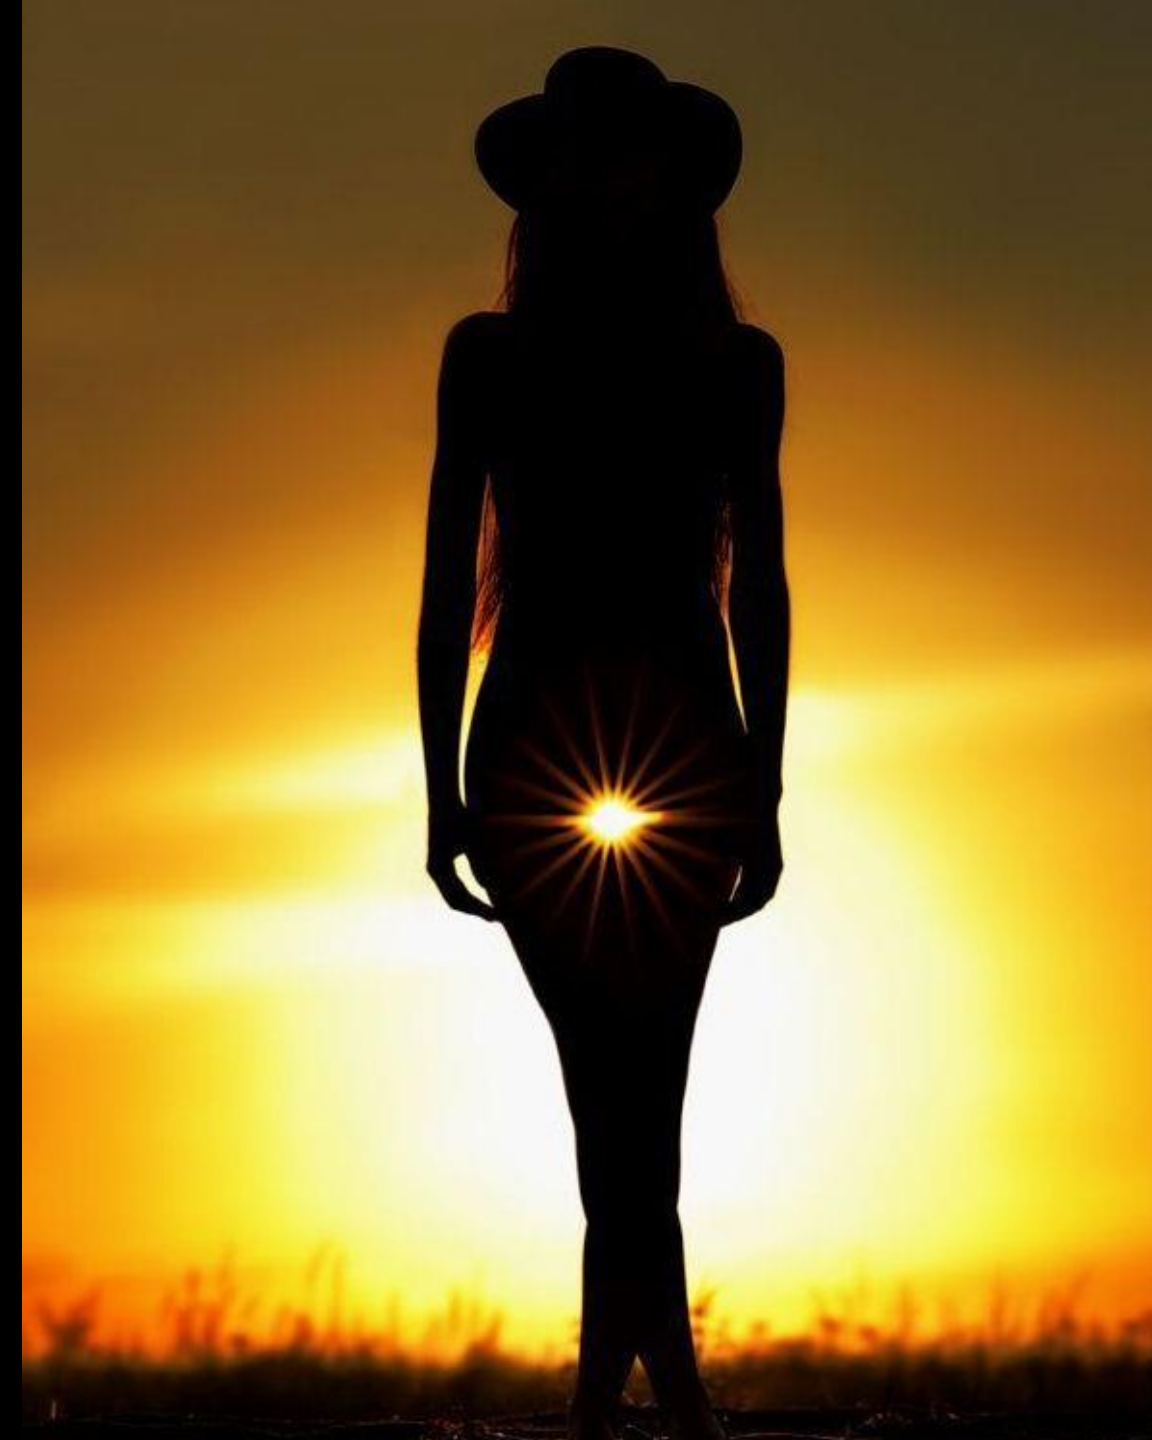

**Connaissez-vous la fameuse
lumière au bout du tunnel ?**

Si c'est ça
la lumière
au bout du
tunnel
ne me
réanimez
pas ... !

A silhouette of a woman wearing a wide-brimmed hat, standing with her back to the camera. She is positioned in the center-left of the frame, looking out over a bright sunset. The sun is low on the horizon, creating a strong lens flare and illuminating the sky in shades of orange and yellow. The overall mood is serene and contemplative.